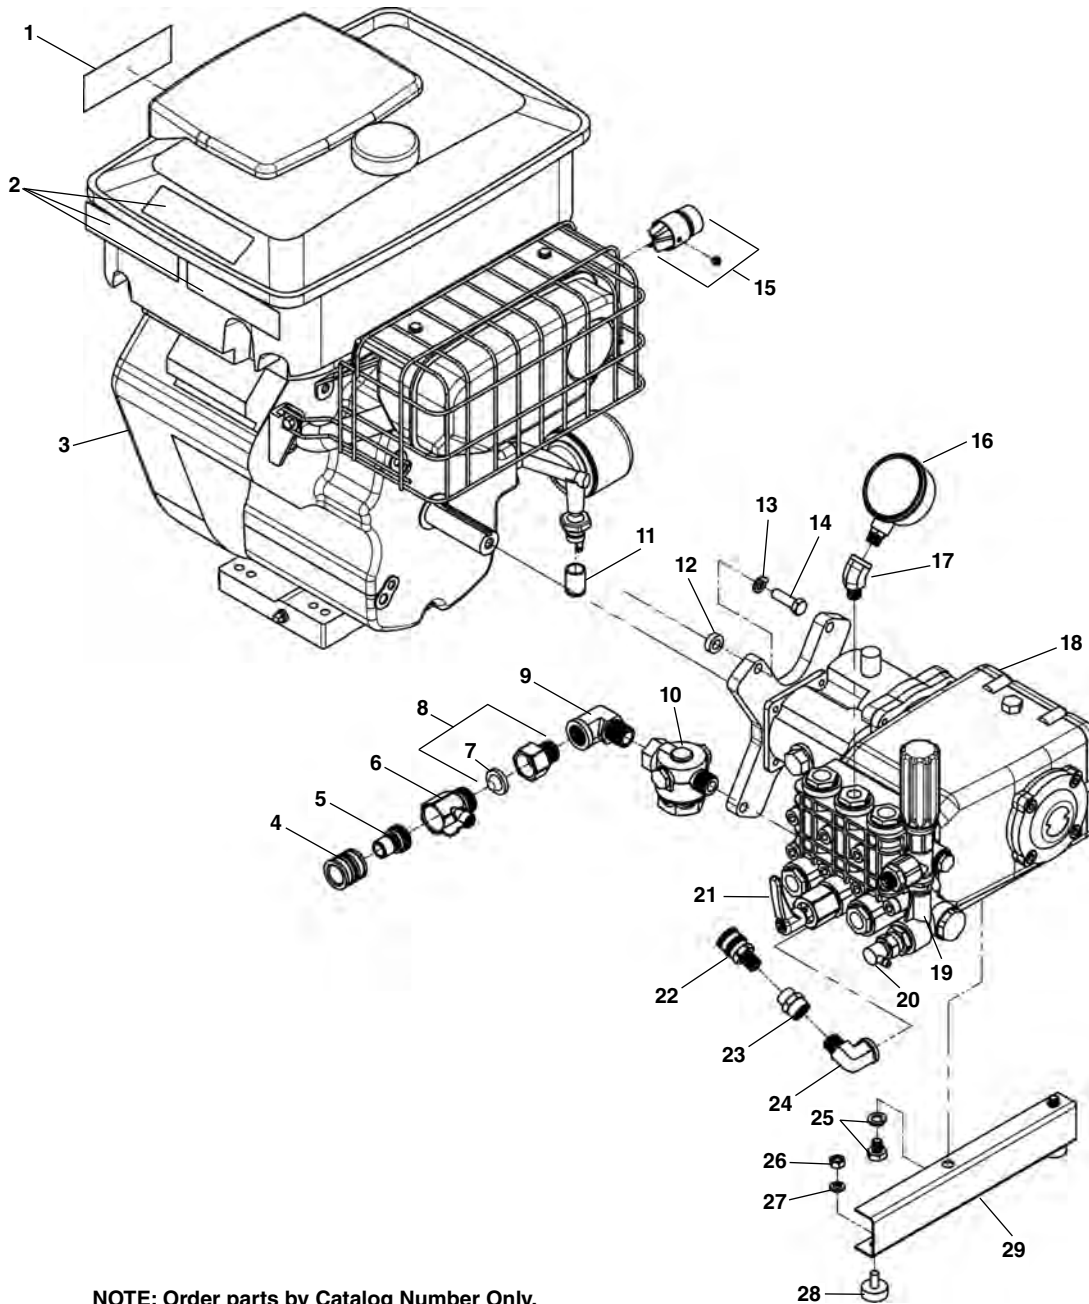

Motor/Pump Assembly

**NOTE: Order parts by Catalog Number Only.
DO NOT order by Reference Number.**

Ref. No.	Catalog No.	Description	Ref. No.	Catalog No.	Description
1	60102	Decal, Fuel Warning	16	66117	Pressure Gauge
2	40218	Decal, Warning	17	48107	Street EL, 45 Degree
3	40203	Gasoline Engine, 16 Hp Manual Start	18	40208	Pump Asm Complete (Incl. 19, 20 & 21)
4	48197	Hose Coupler	19	40298	Unloader
5	48202	Hose Coupler Nipple	20	40313	Thermal Relief
6	49582	Water Shut-Off	21	40303	Pulse Assembly
7	48287	Filter Washer	22	48117	Quick Connect - Female
8	49587	Hose Adapter (Incl. Ref 7)	23	66157	Reducer Adapter
9	48147	Street EL, 90 Degree, 1/2" NPT	24	66162	Street EL, 90 Degree
10	66167	Inlet Filter	25	40183	Hex Cap Screw w/Washer M10 x 12 (2)
11	39363	Cap	26	60230	Hex Nut 5/16" - 18 (2)
12	40558	Spacer	27	60080	Lock Washer 1 1/32" (2)
13	60085	Lock Washer (4)	28	48187	Vibration Mount (2)
14	40563	Hex Screw, 3/8"	29	40198	Pump Support Bracket
15	40233	Spark Arrestor