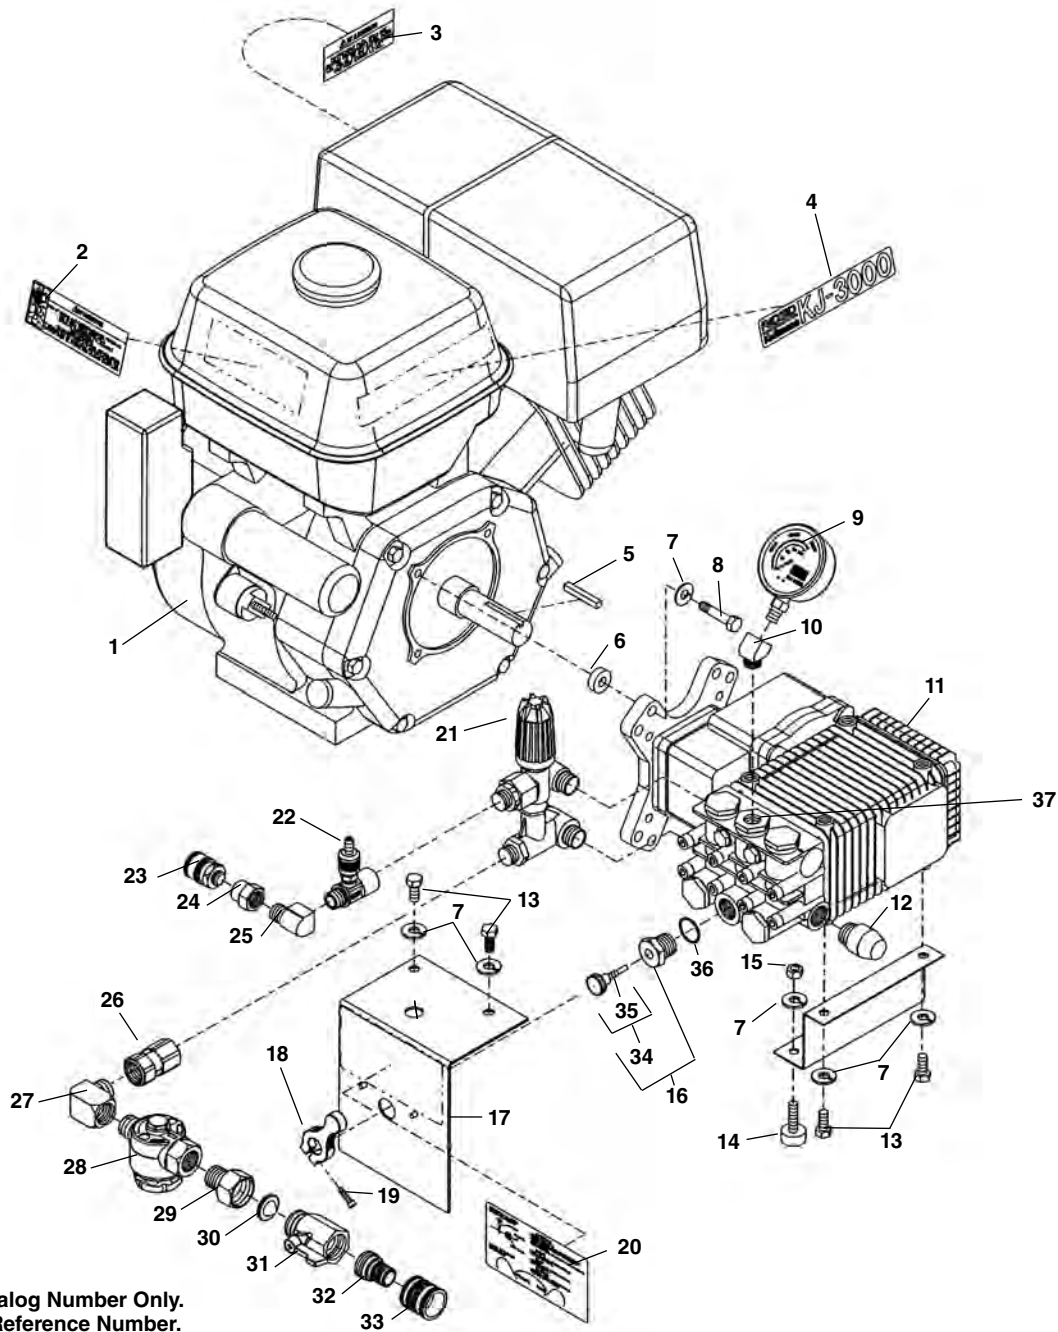

## Motor/Pump Assembly

**NOTE: Order parts by Catalog Number Only.  
DO NOT order by Reference Number.**

Ref. No.	Catalog No.	Description	Ref. No.	Catalog No.	Description	Ref. No.	Catalog No.	Description
1	66092	Gasoline Engine, 13 Hp Manual Start	13	66132	Hex Hd. Cap Scr., Metric M8-10 (4)	26	66867	Coupling, 1/2" NPT
	66097	Gasoline Engine, 13 Hp Electric Start	14	48187	Rubber Foot (4)	27	48147	Street EL, 90 Degree, 1/2" NPT
2	49562	Decal, Warning	15	60230	Nut (4)	28	66167	Inlet Filter
3	60102	Decal, Fuel Warning	16	46375	Pulse Actuator Assembly	29	49587	Hose Adapter w/Washer
4	66102	Decal, Model No. KJ-3000	17	66137	Panel	30	48287	Filter Washer
5	66107	Key, 1/4" x 1/4" x 1"	18	63907	Pulse Actuator Handle	31	49582	Water Shut-Off
6	66112	Spacer, Gearbox Mount	19	46375	Soc. Hd. Cap Screw, #6 - 32 x 5/8"	32	48202	Hose Coupler Nipple
7	60080	Lock Washer (8)	20	66142	Decal, Instruction	33	48197	Hose Coupler
8	75350	Hex Screw, 3/8" - 16 x 1 1/4" (4)	21	65202	Unloader Valve	34	85877	Adjusting Screw w/Seals
9	66117	Pressure Gauge, KJ-3000	22	66147	Chemical Injector	35	85882	Seals for Adjusting Screw
10	48107	Street EL, 45 Degree	23	48117	Quick Connect - Female	36	65392	O-Ring
11	66122	Pump Complete, 3000 PSI	24	66157	Reducer Adapter		65127	Wash Wand Nozzle (Not Shown)
12	65412	Thermal Relief Valve	25	66162	Street EL, 90 Degree	37	95787	Reducing Bushing